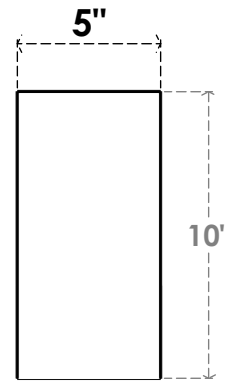

ITEM NUMBER: BRCPC050X10000X10000TRA

5"W X 10"D X 10"H TRADITIONAL ARCHITECTURAL GRADE PVC CLOSED BRACE

SIDE PROFILE

FRONT PROFILE

ISOMETRIC

EKENA MILLWORK
2300 WEST MAIN ST.
CLARKSVILLE, TX 75426
TOLL FREE: 866-607-0453
WWW.EKENAMILLWORK.COM