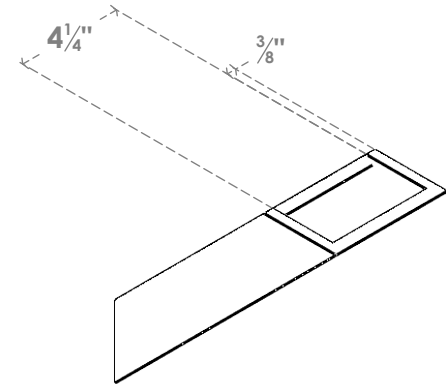

ITEM NUMBER: BRCPC050X10000X10000TRA

5"W X 10"D X 10"H TRADITIONAL ARCHITECTURAL GRADE PVC CLOSED BRACE

SIDE PROFILE

FRONT PROFILE

ISOMETRIC

EKENA MILLWORK
2300 WEST MAIN ST.
CLARKSVILLE, TX 75426
TOLL FREE: 866-607-0453
WWW.EKENAMILLWORK.COM