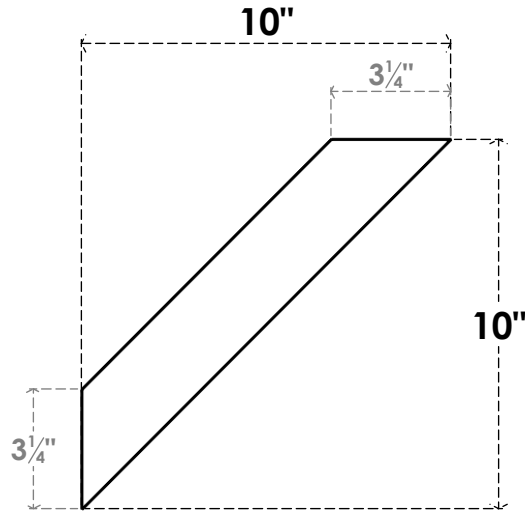

ITEM NUMBER: BRCPC050X10000X10000TRA

5"W X 10"D X 10"H TRADITIONAL ARCHITECTURAL GRADE PVC CLOSED BRACE

SIDE PROFILE

FRONT PROFILE

ISOMETRIC

EKENA MILLWORK
2300 WEST MAIN ST.
CLARKSVILLE, TX 75426
TOLL FREE: 866-607-0453
WWW.EKENAMILLWORK.COM